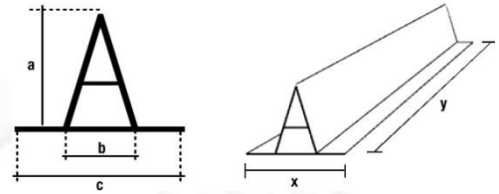

### Description

FLAGON PVC Pyramidal Profile Copper Art is composed of flexible, copper coloured PVC. FLAGON PVC Pyramidal Profile Copper Art is a decorative profiled standing seam. It is distinguished by a high resistance to weathering and UV-rays.

### Characteristics & packing

Composition	flexible PVC
Height (a) (mm)	25
Width seam (b) (mm)	15
Total width (c) (mm)	35
Length (y) (m)	3
Thickness (mm)	2,2
Mass (kg/m)	240
Pieces/box	10
Colour	copper